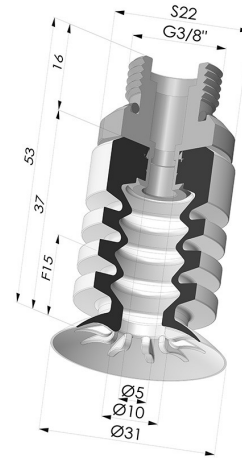

TECHNICAL INFORMATION

Range :	Suction cup
Category :	With bellows
Series :	95-2
Height (in mm) :	53
Shape :	4.5 Bellows
Contact lip diameter :	31 mm
inner barrel diameter :	Male G3/8"
Number of bellows :	4.5 Bellows
Horizontal force :	33 N
Vertical force :	17 N
Arrow :	15 mm

Variants:

Variant reference:
95-2 30SL 38D-2

- Color: Red food-grade CE certification
 - Matter: Silicone
- Shore Hardness: SH40

Related products:

Separable Male Fitting 1/4G

Product reference: 9M14-2