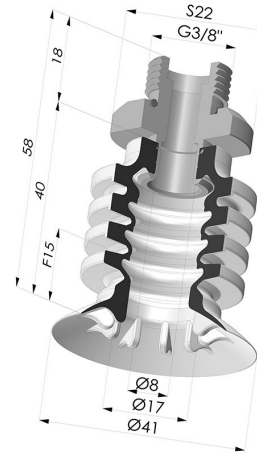

TECHNICAL INFORMATION

Range :	Suction cup
Category :	With bellows
Series :	95-2
Height (in mm) :	58
Shape :	4.5 Bellows
Contact lip diameter :	41 mm
inner barrel diameter :	Male G3/8"
Number of bellows :	4.5 Bellows
Horizontal force :	60 N
Vertical force :	30 N
Arrow :	15 mm

Variants:

Variant reference:

95-2 40SL 38D-2

- Color: Red food-grade CE certification
 - Matter: Silicone
- Shore Hardness: SH40

Related products:

Separable Male Fitting 3/8G

Product reference: 9G38-2