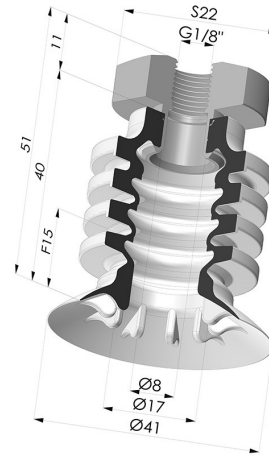

TECHNICAL INFORMATION

Range :	Suction cup
Category :	With bellows
Series :	95-2
Height (in mm) :	51
Shape :	4.5 Bellows
Contact lip diameter :	41 mm
Top diameter :	Female G1/8"
inner barrel diameter :	Female G1/8"
Number of bellows :	4.5 Bellows
Horizontal force :	60 N
Vertical force :	30 N
Arrow :	15 mm

Variants:

Variant reference:
95-2 40SL 18D-2

- Color: Red food-grade CE certification
 - Matter: Silicone
- Shore Hardness: SH40

Related products:

Separable Female Fitting 1/8G

Product reference: 9G18-2