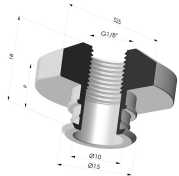

TECHNICAL INFORMATION

Range :	Suction cup
Category :	With bellows
Series :	95-2
Height (in mm) :	51
Shape :	4.5 Bellows
Contact lip diameter :	41 mm
Top diameter :	Female G1/8"
inner barrel diameter :	Female G1/8"
Number of bellows :	4.5 Bellows
Horizontal force :	60 N
Vertical force :	30 N
Arrow :	15 mm

Variants:

Variant reference:
95-2 40SL 18D-2

- Color: Red food-grade CE certification
 - Matter: Silicone
- Shore Hardness: SH40

Related products:

Separable Female Fitting 1/8G

Product reference: 9G18-2