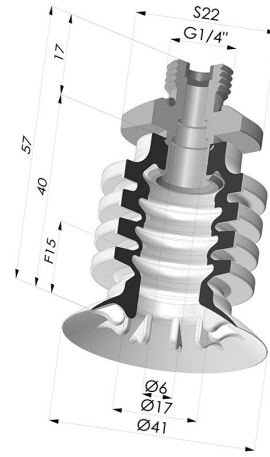

**TECHNICAL INFORMATION**

|                                |              |
|--------------------------------|--------------|
| <b>Range :</b>                 | Suction cup  |
| <b>Category :</b>              | With bellows |
| <b>Series :</b>                | 95-2         |
| <b>Height (in mm) :</b>        | 57           |
| <b>Shape :</b>                 | 4.5 Bellows  |
| <b>Contact lip diameter :</b>  | 41 mm        |
| <b>inner barrel diameter :</b> | Male G1/4"   |
| <b>Number of bellows :</b>     | 4.5 Bellows  |
| <b>Horizontal force :</b>      | 60 N         |
| <b>Vertical force :</b>        | 30 N         |
| <b>Arrow :</b>                 | 15 mm        |

**Variants:**

Variant reference:

**95-2 40SL 14D-2-F**

- Color: Red food-grade CE certification
  - Matter: Silicone
- Shore Hardness: SH40

**Related products:**

**Separable Male Fitting 1/4G - with Filter**

Product reference: 9G14-2-F