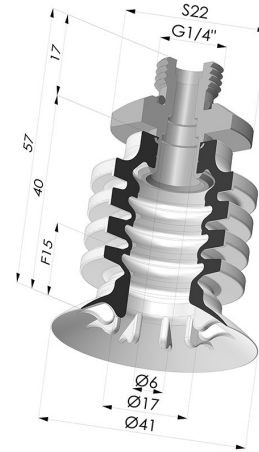

TECHNICAL INFORMATION

Range :	Suction cup
Category :	With bellows
Series :	95-2
Height (in mm) :	57
Shape :	4.5 Bellows
Contact lip diameter :	41 mm
inner barrel diameter :	Male G1/4"
Number of bellows :	4.5 Bellows
Horizontal force :	60 N
Vertical force :	30 N
Arrow :	15 mm

Variants:

Variant reference:
95-2 40SL 14D-2

- Color: Red food-grade CE certification
 - Matter: Silicone
- Shore Hardness: SH40

Related products:

Separable Male Fitting 1/4G - with Filter

Product reference: 9G14-2-F