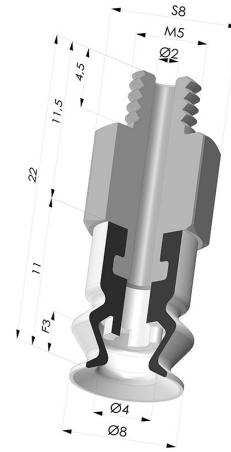

TECHNICAL INFORMATION

Range :	Suction cup
Category :	With bellows
Series :	8SB
Height (in mm) :	22
Shape :	1.5 Bellows
Contact lip diameter :	8 mm
inner barrel diameter :	M5
Number of bellows :	1.5 Bellows
Horizontal force :	2 N
Vertical force :	1 N
Arrow :	3 mm

Variants:

Variant reference:

8SB 08NI M5

- Color: Black
- Matter: Nitrile
- Shore Hardness: SH50