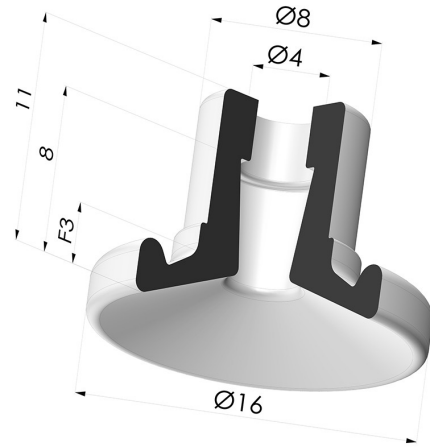

TECHNICAL INFORMATION

Range :	Suction cup
Category :	Plates
Series :	9
Height (in mm) :	11
Shape :	Plate
Contact lip diameter :	16 mm
Top diameter :	4 mm
inner barrel diameter :	4 mm
Number of bellows :	0.5 Bellows
Horizontal force :	8 N
Vertical force :	4 N
Arrow :	3 mm

Variants:

Variant reference:
9 16-3SL A

- Color: Red food-grade CE certification
 - Matter: Silicone
 - Shore Hardness: SH40

Variant reference:
9 16-3NR A

- Color: Gray
 - Matter: Natural rubber
 - Shore Hardness: SH50