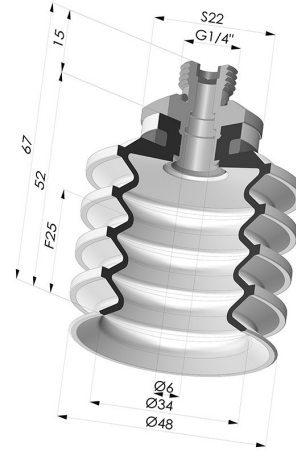

TECHNICAL INFORMATION

Range :	Suction cup
Category :	With bellows
Series :	92-2
Height (in mm) :	67
Shape :	4.5 Bellows
Contact lip diameter :	48.3 mm
inner barrel diameter :	Male G1/4"
Number of bellows :	4.5 Bellows
Horizontal force :	72 N
Vertical force :	36 N
Arrow :	25 mm

Variants:

Variant reference:

92 50-2NI 14D-2-F

- Color: Black
- Matter: Nitrile
- Shore Hardness: SH70