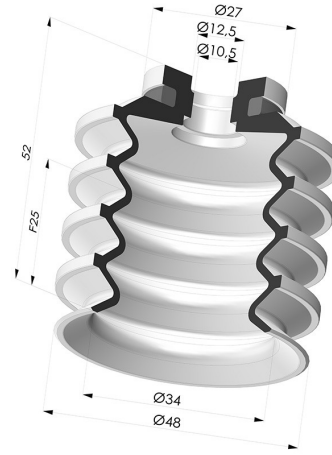

TECHNICAL INFORMATION

Range :	Suction cup
Category :	With bellows
Series :	92-2
Height (in mm) :	52
Shape :	4.5 Bellows
Contact lip diameter :	48.3 mm
inner barrel diameter :	10.5mm
Number of bellows :	4.5 Bellows
Horizontal force :	72 N
Vertical force :	36 N
Arrow :	25 mm

Variants:

Variant reference:

92 50-2NI A

- Color: Black
- Matter: Nitrile
- Shore Hardness: SH70