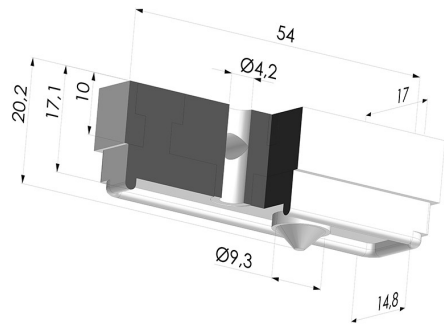

TECHNICAL INFORMATION

Range :	Suction cup
Category :	Oblong
Series :	4
Height (in mm) :	20.2
Shape :	Oblong
Contact lip diameter :	54x14.8 mm
Length :	54 mm
Width :	17 mm
inner barrel diameter :	4.2 mm
Number of bellows :	none
Thread :	M5
Horizontal force :	26 N
Vertical force :	13 N
Volume :	0.94 cm ³
Mass :	13.2 g
Arrow :	0 mm

Variants:

Variant reference:

4 54SLB M5

- Color: White
- FDA and CE food-grade certified
- Matter: Silicone
- Shore Hardness: SH20