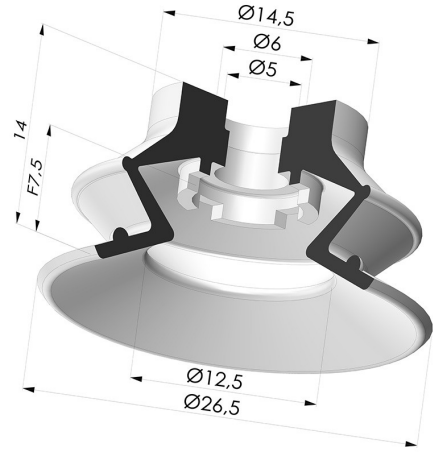

TECHNICAL INFORMATION

Range :	Suction cup
Category :	With bellows
Series :	97B
Height (in mm) :	14
Shape :	1.5 Bellows
Contact lip diameter :	26.5 mm
inner barrel diameter :	5mm
Number of bellows :	1.5 Bellows
Horizontal force :	22 N
Vertical force :	11 N
Arrow :	7.5 mm

Variants:

Variant reference:

97B 25PU A

- Color: Green
- Matter: Polyurethane
- Shore Hardness: SH60