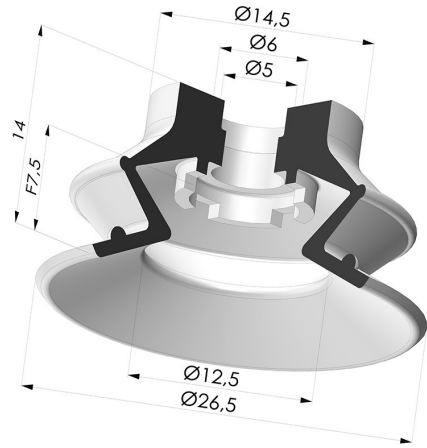

TECHNICAL INFORMATION

Range :	Suction cup
Category :	With bellows
Series :	97C
Height (in mm) :	14
Shape :	1.5 Bellows
Contact lip diameter :	26.5 mm
inner barrel diameter :	5mm
Number of bellows :	1.5 Bellows
Horizontal force :	22 N
Vertical force :	11 N
Arrow :	7.5 N

Variants:

Variant reference:

97C 25PU A

- Color: Green / Yellow
- Matter: Polyurethane
- Shore Hardness: SH60 / SH30