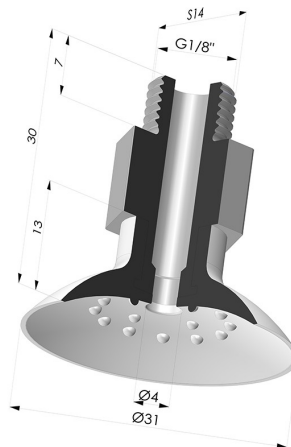

TECHNICAL INFORMATION

Range :	Suction cup
Category :	Plates
Series :	7
Height (in mm) :	30
Shape :	Plate
Contact lip diameter :	31.5 mm
Top diameter :	G1/8" Male
inner barrel diameter :	Male G1/8"
Number of bellows :	0.5 Bellows
Horizontal force :	34 N
Vertical force :	12 N
Arrow :	4 mm

Variants:

Variant reference:

74 32NI M18

- Color: Black
- Matter: Nitrile
- Shore Hardness: SH50