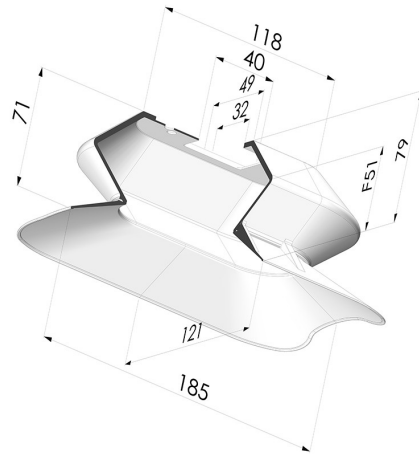

**TECHNICAL INFORMATION**

<b>Range :</b>	Suction cup
<b>Category :</b>	Oblong
<b>Series :</b>	4PA
<b>Height (in mm) :</b>	79
<b>Shape :</b>	Oblong
<b>Length :</b>	185 mm
<b>Width :</b>	121 mm
<b>inner barrel diameter :</b>	40x32 mm
<b>Number of bellows :</b>	1.5 Bellows
<b>Horizontal force :</b>	1024 N
<b>Vertical force :</b>	512 N
<b>Volume :</b>	722.27 cm <sup>3</sup>
<b>Mass :</b>	138.6 g
<b>Arrow :</b>	51 mm

**Variants:**

Variant reference:

**4PA19012565SLBLEUA**

- Color: Blue food-grade CE certification
- Matter: Silicone