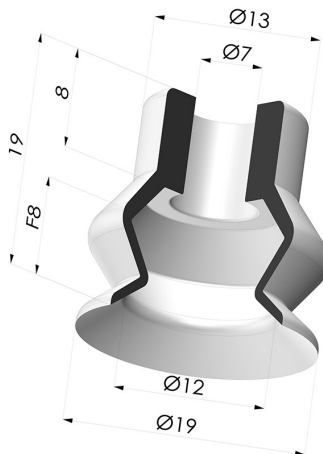

TECHNICAL INFORMATION

Range : Suction cup
Category : With bellows
Series : VCS 1
Height (in mm) : 19
Shape : 1.5 Bellows
Contact lip diameter : 19 mm
Top diameter : 7 mm
inner barrel diameter : 7 mm
Number of bellows : 1.5 Bellows
Horizontal force : 12.5 N
Vertical force : 6.2 N
Arrow : 8 mm

Variants:

Variant reference:

VCS 1 19B

- Color: Blue
- Matter: Vinyl
- Shore Hardness: SH50

Related products:

Separable Female Fitting 1/4G

Product reference: FTF
 20B G1/4

Separable Female Fitting 1/8G

Product reference: FTF
 20B G1/8

Separable Male Fitting 1/4G

Product reference: FTM
 20B G1/4

Separable Male Fitting 1/8G

Product reference: FTM
 20B G1/8

Separable Male Fitting M5

Product reference: M5C12