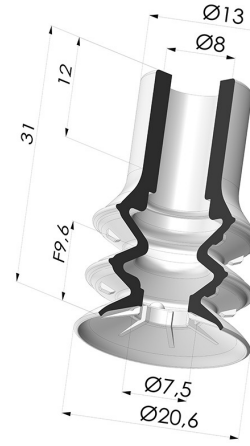

**TECHNICAL INFORMATION**

**Range :** Suction cup  
**Category :** With bellows  
**Series :** 8  
**Shape :** 2.5 Bellows  
**Contact lip diameter :** 20 mm  
**inner barrel diameter :** 8 mm  
**Number of bellows :** 2.5 Bellows  
**Horizontal force :** 15 N  
**Vertical force :** 7.5 N  
**Arrow :** 9.5 mm

**Variants:**

- Variant reference:  
**88B 20SLT A SH40**
- Color: Translucent
  - CE food certified
  - Matter: Silicone
  - Shore Hardness: SH40

- Variant reference:  
**88B 20SLT A**
- Color: Translucent
  - CE food certified
  - Matter: Silicone
  - Shore Hardness: SH60

**Related products:**

**Separable Female Fitting  
 G1/4"**  
 Product reference: D

**Separable Male Fitting  
 G1/4"**  
 Product reference: E

**Separable Female Fitting  
 G1/8"**  
 Product reference: H

**Separable Male Fitting  
 G1/8"**  
 Product reference: I