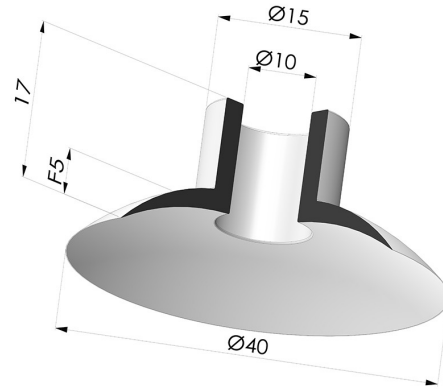

TECHNICAL INFORMATION

Range :	Suction cup
Category :	Plates
Series :	5
Height (in mm) :	16
Shape :	Plate
Contact lip diameter :	39 mm
inner barrel diameter :	10 mm
Number of bellows :	0.5 Bellows
Horizontal force :	57.11 N
Vertical force :	28.55 N
Arrow :	5mm

Variants:

Variant reference:

5V 40SLT A

- Color: Translucent
- CE food certified
- Matter: Silicone
- Shore Hardness: SH60

Variant reference:

5V 40NI A

- Color: Black
- Matter: Nitrile
- Shore Hardness: SH50

Related products:

Separable Male Fitting G1/4"

Product reference: M14C17L32