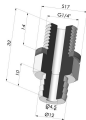

TECHNICAL INFORMATION

Range :	Suction cup
Category :	Plates
Series :	5
Height (in mm) :	16
Shape :	Plate
Contact lip diameter :	39 mm
inner barrel diameter :	10 mm
Number of bellows :	0.5 Bellows
Horizontal force :	57.11 N
Vertical force :	28.55 N
Arrow :	5mm

Related products:

Separable Male Fitting G1/4"

Product reference: M14C17L32