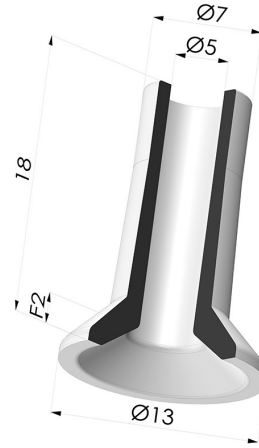

**TECHNICAL INFORMATION**

<b>Range :</b>	Suction cup
<b>Category :</b>	Plates
<b>Series :</b>	7
<b>Height (in mm) :</b>	17.9
<b>Shape :</b>	Plate
<b>Contact lip diameter :</b>	12.9 mm
<b>inner barrel diameter :</b>	4.7 mm
<b>Number of bellows :</b>	0.5 Bellows
<b>Horizontal force :</b>	6.5 N
<b>Vertical force :</b>	3.5 N
<b>Arrow :</b>	2 mm

**Variants:**

Variant reference:

**72 13NI A**

- Color: Black
- Matter: Nitrile
- Shore Hardness: SH50

**Related products:**

**Separable Male Fitting M5**

Product reference: 9MM5