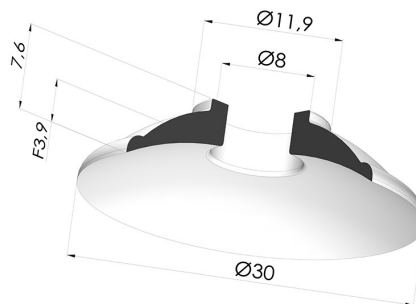

TECHNICAL INFORMATION

Range : Suction cup
Category : Plates
Series : 5
Height (in mm) : 7.6
Shape : Plate
Contact lip diameter : 30 mm
Top diameter : 8 mm
inner barrel diameter : 8 mm
Number of bellows : 0.5 Bellows
Horizontal force : 31.78 N
Vertical force : 15.89 N
Arrow : 4mm

Variants:

Variant reference:

5 30-2NI A

- Color: Black
- Matter: Nitrile
- Shore Hardness: SH50

Related products:

**Adaptor - Female
 G1/4" - Female M6**

Product reference:
 F14F6

**Adaptor - Female
 1/8G - Female M6**

Product reference:
 F18F6

**Adaptor - Male 1/4G
 - Female M6**

Product reference:
 M14F6

**Adaptor - Male 1/8G
 - Female M6**

Product reference:
 M18F6

**Screw M6 - Head Ø
 12 mm - L 15 mm**

Product reference:
 M6T12L15