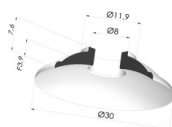

TECHNICAL INFORMATION

Range : Suction cup
Category : Plates
Series : 5
Height (in mm) : 7.6
Shape : Plate
Contact lip diameter : 30 mm
Top diameter : 8 mm
inner barrel diameter : 8 mm
Number of bellows : 0.5 Bellows
Horizontal force : 31.78 N
Vertical force : 15.89 N
Arrow : 4mm

Variants:

Variant reference:

5 30-2NI A

- Color: Black
- Matter: Nitrile
- Shore Hardness: SH50

Related products:

**Adaptor - Female
 G1/4" - Female M6**

Product reference:
 F14F6

**Adaptor - Female
 1/8G - Female M6**

Product reference:
 F18F6

**Adaptor - Male 1/4G
 - Female M6**

Product reference:
 M14F6

**Adaptor - Male 1/8G
 - Female M6**

Product reference:
 M18F6

**Screw M6 - Head Ø
 12 mm - L 15 mm**

Product reference:
 M6T12L15