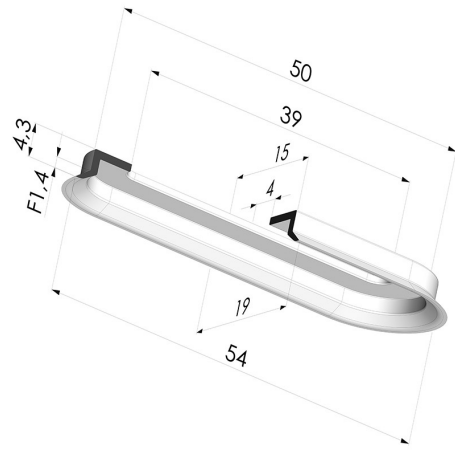

TECHNICAL INFORMATION

Range :	Suction cup
Category :	Oblong
Series :	4
Height (in mm) :	4.3
Shape :	Oblong
Length :	50 mm
Width :	19 mm
inner barrel diameter :	39x5 mm
Number of bellows :	0.5 Bellows
Horizontal force :	40 N
Vertical force :	20 N
Volume :	2.26 cm ³
Mass :	0.96 g
Arrow :	1.4 mm

Variants:

Variant reference:

40B 55NI A

- Color: Black
- Matter: Nitrile
- Shore Hardness: SH50