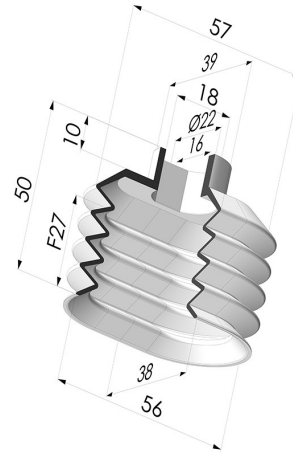

TECHNICAL INFORMATION

Range :	Suction cup
Category :	Oblong
Series :	4PA
Height (in mm) :	50
Shape :	Oblong
Contact lip diameter :	56x38mm
Length :	56 mm
Width :	38 mm
inner barrel diameter :	16 mm
Number of bellows :	4.5 Bellows
Horizontal force :	76 N
Vertical force :	38 N
Volume :	46.6 cm ³
Mass :	16.3 g
Arrow :	27 mm

Variants:

Variant reference:

4PA56-2 38 50SLB A

- Color: Blue food-grade CE certification
- Matter: Silicone