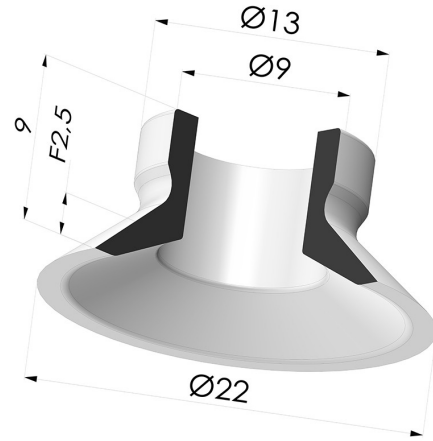

**TECHNICAL INFORMATION**

|                                |             |
|--------------------------------|-------------|
| <b>Range :</b>                 | Suction cup |
| <b>Category :</b>              | Plates      |
| <b>Series :</b>                | 7           |
| <b>Height (in mm) :</b>        | 9.5         |
| <b>Shape :</b>                 | Plate       |
| <b>Contact lip diameter :</b>  | 22 mm       |
| <b>Top diameter :</b>          | 9.2 mm      |
| <b>inner barrel diameter :</b> | 9 mm        |
| <b>Number of bellows :</b>     | 0.5 Bellows |
| <b>Horizontal force :</b>      | 12 N        |
| <b>Vertical force :</b>        | 6 N         |
| <b>Arrow :</b>                 | 2.5 mm      |

**Variants:**

Variant reference:

**78 22NI A SH70**

- Color: Black
- Matter: Nitrile
- Shore Hardness: SH70