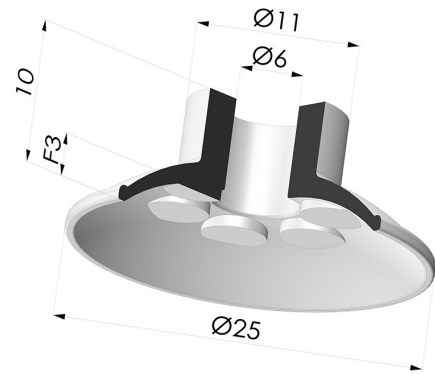

TECHNICAL INFORMATION

Range :	Suction cup
Category :	Plates
Series :	7
Height (in mm) :	10
Shape :	Plate
Contact lip diameter :	25 mm
Top diameter :	6 mm
inner barrel diameter :	6 mm
Number of bellows :	0.5 Bellows
Horizontal force :	22 N
Vertical force :	11 N
Arrow :	3 mm

Variants:

Variant reference:

7 26CN A SPH10

- Color: Brown FDA food certified
 - Matter: Natural rubber
 - Shore Hardness: SH35