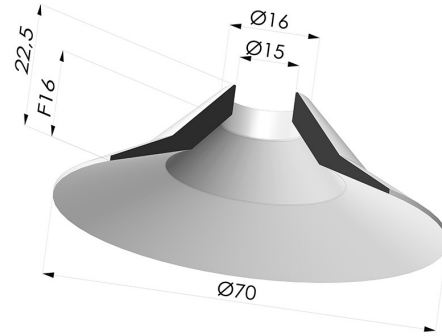

TECHNICAL INFORMATION

- Range :** Suction cup
Category : Plates
Series : 7
Height (in mm) : 22.5
Shape : Plate
Contact lip diameter : 70 mm
Top diameter : 15 mm
inner barrel diameter : 15 mm
Number of bellows : 0.5 Bellows
Horizontal force : 175 N
Vertical force : 87.5 N
Arrow : 16 mm

Variants:

Variant reference:

7 70CN A

- Color: Brown
- Matter: Natural rubber
- Shore Hardness: SH40

Material guide:

	Material	Code	Temperature resistance (°C)	Flexibility	Abrasion resistance	UV/Weather resistance	Oil resistance	Food compatibility	Migration test
	Natural rubber Brown (Shore SH40)	CN	-20/+70	✓✓✓	✓✓	✗✗	✗✗	FDA ..	✗

Related products:

Screw G1/4" - Head Ø 27 mm - L 23 mm

Product reference: M14T27L23