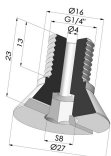

**TECHNICAL INFORMATION**

<b>Range :</b>	Suction cup
<b>Category :</b>	Plates
<b>Series :</b>	7
<b>Height (in mm) :</b>	22.5
<b>Shape :</b>	Plate
<b>Contact lip diameter :</b>	70 mm
<b>Top diameter :</b>	15 mm
<b>inner barrel diameter :</b>	15 mm
<b>Number of bellows :</b>	0.5 Bellows
<b>Horizontal force :</b>	175 N
<b>Vertical force :</b>	87.5 N
<b>Arrow :</b>	16 mm

**Variants:**

Variant reference:

**7 70CN A**

- Color: Brown
- Matter: Natural rubber
- Shore Hardness: SH40

**Related products:**

**Screw G1/4" - Head Ø 27 mm - L 23 mm**

Product reference: M14T27L23