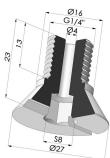

TECHNICAL INFORMATION

- Range :** Suction cup
Category : Plates
Series : 7
Height (in mm) : 22.5
Shape : Plate
Contact lip diameter : 70 mm
Top diameter : 15 mm
inner barrel diameter : 15 mm
Number of bellows : 0.5 Bellows
Horizontal force : 175 N
Vertical force : 87.5 N
Arrow : 16 mm

Related products:

Screw G1/4" - Head Ø 27 mm - L 23 mm

Product reference: M14T27L23