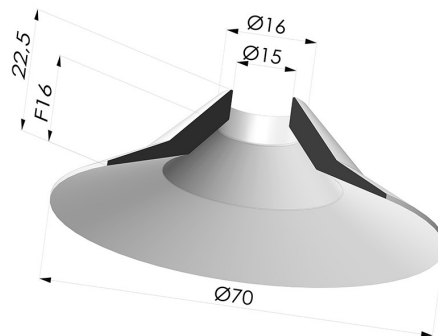

**TECHNICAL INFORMATION**

<b>Range :</b>	Suction cup
<b>Category :</b>	Plates
<b>Series :</b>	7
<b>Height (in mm) :</b>	22.5
<b>Shape :</b>	Plate
<b>Contact lip diameter :</b>	70 mm
<b>Top diameter :</b>	15 mm
<b>inner barrel diameter :</b>	15 mm
<b>Number of bellows :</b>	0.5 Bellows
<b>Horizontal force :</b>	175 N
<b>Vertical force :</b>	87.5 N
<b>Arrow :</b>	16 mm

**Variants:**

Variant reference:

**7 70CN A**

- Color: Brown
- Matter: Natural rubber
- Shore Hardness: SH40

**Related products:**

**Screw G1/4" - Head Ø 27 mm - L 23 mm**

Product reference: M14T27L23