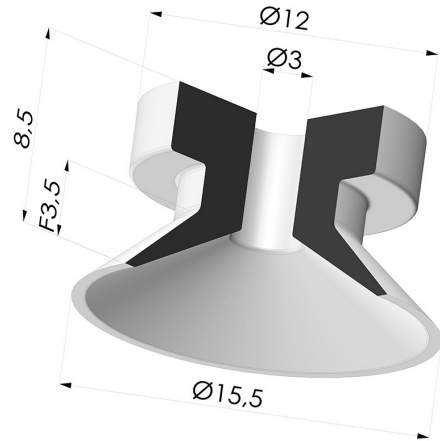

TECHNICAL INFORMATION

Range :	Suction cup
Category :	Plates
Series :	7
Height (in mm) :	8.4
Shape :	Plate
Contact lip diameter :	15.3 mm
Top diameter :	3 mm
inner barrel diameter :	3 mm
Number of bellows :	0.5 Bellows
Horizontal force :	7 N
Vertical force :	3.5 N
Arrow :	3.5 mm

Variants:

Variant reference:

70A 15SL A

- Color: Red food-grade CE certification
 - Matter: Silicone
- Shore Hardness: SH60