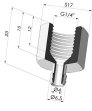

Related products:

Separable Female Fitting G1/4"

Product reference: B