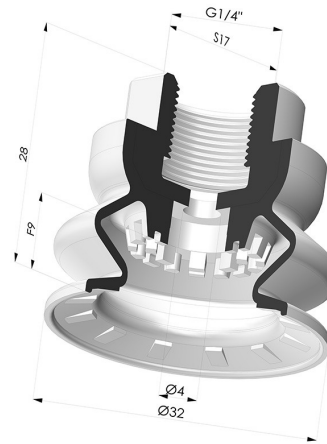

TECHNICAL INFORMATION

Range :	Suction cup
Category :	With bellows
Series :	8R
Height (in mm) :	28
Shape :	1.5 Bellows
Contact lip diameter :	32 mm
inner barrel diameter :	Female G1/4"
Number of bellows :	1.5 Bellows
Horizontal force :	34 N
Vertical force :	17 N
Arrow :	9 mm

Variants:

Variant reference:

8R 32NI F14

- Color: Black
- Matter: Nitrile
- Shore Hardness: SH70

Related products:

Male connection G1/4" - M14M14

Product reference: M14M14

Male connection G1/4"-G3/8" - M14M38

Product reference: M14M38