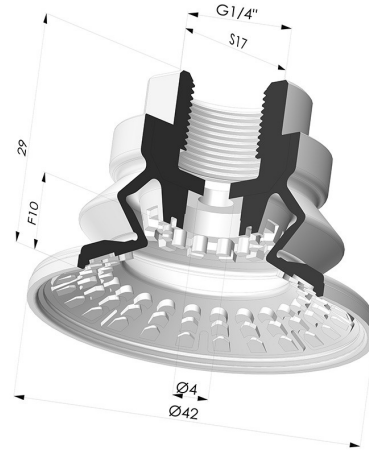

**TECHNICAL INFORMATION**

<b>Range :</b>	Suction cup
<b>Category :</b>	With bellows
<b>Series :</b>	8R
<b>Height (in mm) :</b>	29
<b>Shape :</b>	1.5 Bellows
<b>Contact lip diameter :</b>	42 mm
<b>inner barrel diameter :</b>	Female G1/4"
<b>Number of bellows :</b>	1.5 Bellows
<b>Horizontal force :</b>	57.5 N
<b>Vertical force :</b>	29 N
<b>Arrow :</b>	10 mm

**Variants:**

Variant reference:

**8R 42NI F14**

- Color: Black
- Matter: Nitrile
- Shore Hardness: SH70

**Related products:**

**Male connection G1/4" - M14M14**

Product reference: M14M14

**Male connection G1/4"-G3/8" - M14M38**

Product reference: M14M38