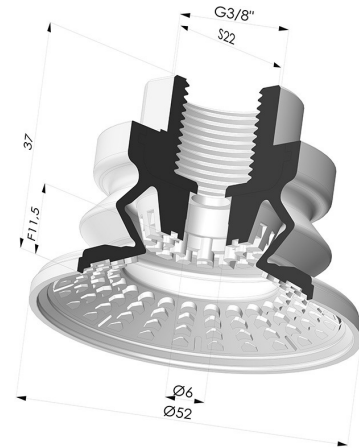

**TECHNICAL INFORMATION**

<b>Range :</b>	Suction cup
<b>Category :</b>	With bellows
<b>Series :</b>	8R
<b>Height (in mm) :</b>	37
<b>Shape :</b>	1.5 Bellows
<b>Contact lip diameter :</b>	52 mm
<b>inner barrel diameter :</b>	Female G3/8"
<b>Number of bellows :</b>	1.5 Bellows
<b>Horizontal force :</b>	88 N
<b>Vertical force :</b>	44 N
<b>Arrow :</b>	11.5 mm

**Variants:**

Variant reference:

**8R 52NI F38**

- Color: Black
- Matter: Nitrile
- Shore Hardness: SH70