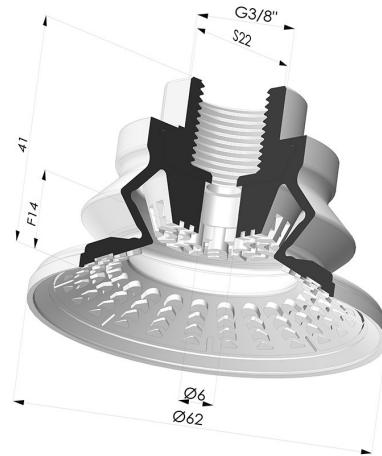

TECHNICAL INFORMATION

Range :	Suction cup
Category :	With bellows
Series :	8R
Height (in mm) :	41
Shape :	1.5 Bellows
Contact lip diameter :	62 mm
inner barrel diameter :	Female G3/8"
Number of bellows :	1.5 Bellows
Horizontal force :	140 N
Vertical force :	69.5 N
Arrow :	14 mm

Variants:

Variant reference:

8R 62NI F38

- Color: Black
- Matter: Nitrile
- Shore Hardness: SH70