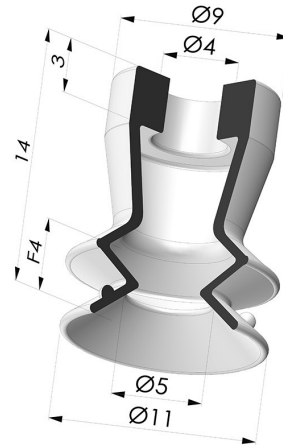

TECHNICAL INFORMATION

Range :	Suction cup
Category :	With bellows
Series :	97B
Height (in mm) :	14
Shape :	1.5 Bellows
Contact lip diameter :	11 mm
inner barrel diameter :	4mm
Number of bellows :	1.5 Bellows
Horizontal force :	4 N
Vertical force :	2 N
Arrow :	4 mm

Variants:

Variant reference:

97B 10PU A

- Color: Green
- Matter: Polyurethane
- Shore Hardness: SH60