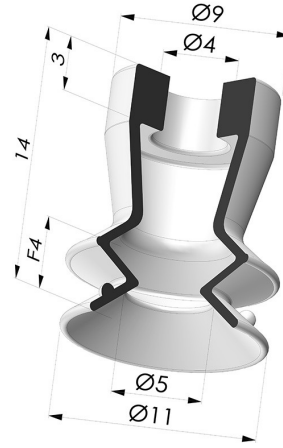

TECHNICAL INFORMATION

Range :	Suction cup
Category :	With bellows
Series :	97B
Height (in mm) :	14
Shape :	1.5 Bellows
Contact lip diameter :	11 mm
inner barrel diameter :	4mm
Number of bellows :	1.5 Bellows
Horizontal force :	4 N
Vertical force :	2 N
Arrow :	4 mm

Variants:

Variant reference:

97B 10PU A

- Color: Green
- Matter: Polyurethane
- Shore Hardness: SH60

Related products:

Separable Male Fitting M5

Product reference: 9MM5

Separable Male Fitting M5

Product reference: 9MM5-4