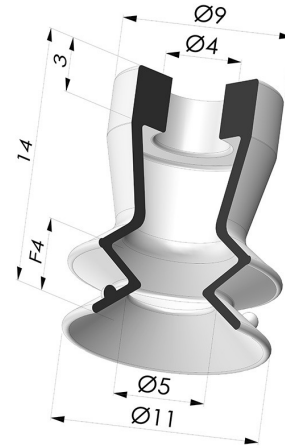

TECHNICAL INFORMATION

Range :	Suction cup
Category :	With bellows
Series :	97C
Height (in mm) :	14
Shape :	1.5 Bellows
Contact lip diameter :	11 mm
inner barrel diameter :	4mm
Number of bellows :	1.5 Bellows
Horizontal force :	4 N
Vertical force :	2 N
Arrow :	4 mm

Variants:

Variant reference:

97C 10PU A

- Color: Green / Yellow
- Matter: Polyurethane
- Shore Hardness: SH60 / SH30