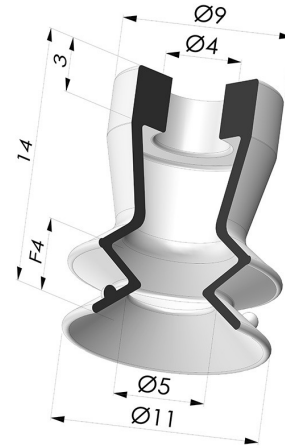

**TECHNICAL INFORMATION**

<b>Range :</b>	Suction cup
<b>Category :</b>	With bellows
<b>Series :</b>	97C
<b>Height (in mm) :</b>	14
<b>Shape :</b>	1.5 Bellows
<b>Contact lip diameter :</b>	11 mm
<b>inner barrel diameter :</b>	4mm
<b>Number of bellows :</b>	1.5 Bellows
<b>Horizontal force :</b>	4 N
<b>Vertical force :</b>	2 N
<b>Arrow :</b>	4 mm

**Variants:**

Variant reference:

**97C 10PU A**

- Color: Green / Yellow
- Matter: Polyurethane
- Shore Hardness: SH60 / SH30

**Related products:**

**Separable Male Fitting M5**

Product reference: 9MM5

**Separable Male Fitting M5**

Product reference: 9MM5-4