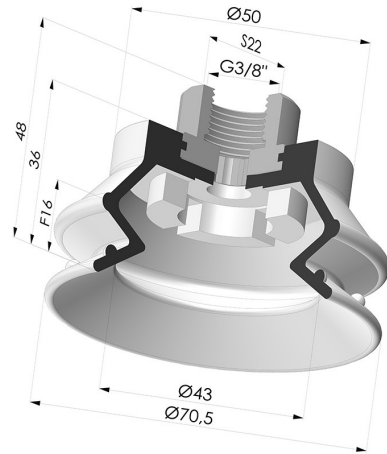

TECHNICAL INFORMATION

Range :	Suction cup
Category :	With bellows
Series :	97B
Height (in mm) :	48
Shape :	1.5 Bellows
Contact lip diameter :	70 mm
inner barrel diameter :	Female G3/8"
Number of bellows :	1.5 Bellows
Horizontal force :	177 N
Vertical force :	88 N
Arrow :	16 mm

Variants:

Variant reference:

97B 70PU F38

- Color: Green
- Matter: Polyurethane
- Shore Hardness: SH60