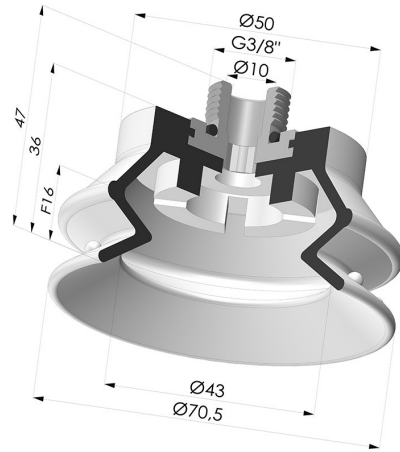

TECHNICAL INFORMATION

Range :	Suction cup
Category :	With bellows
Series :	97C
Height (in mm) :	47
Shape :	1.5 Bellows
Contact lip diameter :	70 mm
inner barrel diameter :	Male G3/8"
Number of bellows :	1.5 Bellows
Horizontal force :	177 N
Vertical force :	88 N
Arrow :	16 mm

Variants:

Variant reference:

97C 70PU M38

- Color: Green / Yellow
- Matter: Polyurethane
- Shore Hardness: SH60 / SH30