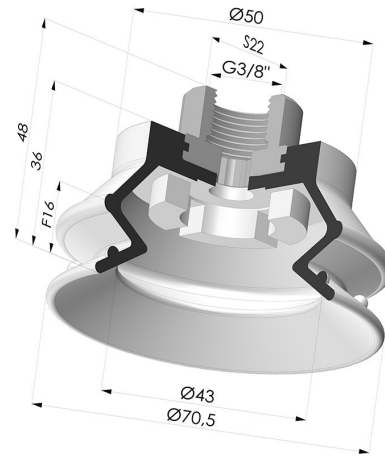

TECHNICAL INFORMATION

Range :	Suction cup
Category :	With bellows
Series :	97C
Height (in mm) :	48
Shape :	1.5 Bellows
Contact lip diameter :	70 mm
inner barrel diameter :	Female G3/8"
Number of bellows :	1.5 Bellows
Horizontal force :	177 N
Vertical force :	88 N
Arrow :	16 mm

Variants:

Variant reference:

97C 70PU F38

- Color: Green / Yellow
- Matter: Polyurethane
- Shore Hardness: SH60 / SH30