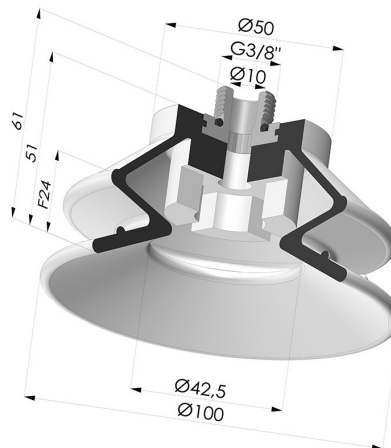

**TECHNICAL INFORMATION**

<b>Range :</b>	Suction cup
<b>Category :</b>	With bellows
<b>Series :</b>	97B
<b>Height (in mm) :</b>	61
<b>Shape :</b>	1.5 Bellows
<b>Contact lip diameter :</b>	100 mm
<b>inner barrel diameter :</b>	Male G3/8"
<b>Number of bellows :</b>	1.5 Bellows
<b>Horizontal force :</b>	325 N
<b>Vertical force :</b>	162 N
<b>Arrow :</b>	24 mm

**Variants:**

Variant reference:  
**97B 100PU M38**

- Color: Green
- Matter: Polyurethane
- Shore Hardness: SH60