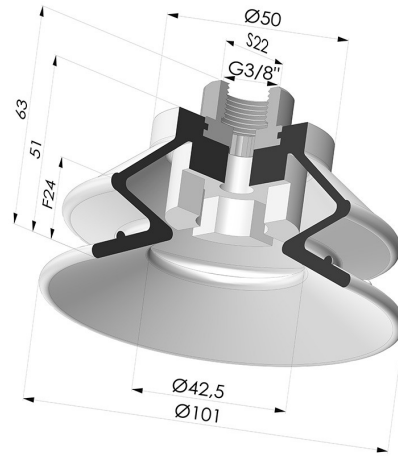

TECHNICAL INFORMATION

Range :	Suction cup
Category :	With bellows
Series :	97B
Height (in mm) :	63
Height (in mm) :	63
Shape :	1.5 Bellows
Contact lip diameter :	100 mm
inner barrel diameter :	Female G3/8"
Number of bellows :	1.5 Bellows
Horizontal force :	325 N
Vertical force :	162 N
Arrow :	24 mm

Variants:

Variant reference:

97B 100PU F38

- Color: Green
- Matter: Polyurethane
- Shore Hardness: SH60