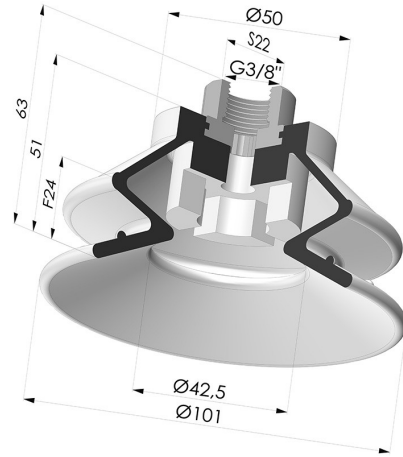

TECHNICAL INFORMATION

Range :	Suction cup
Category :	With bellows
Series :	97C
Height (in mm) :	63
Shape :	1.5 Bellows
Contact lip diameter :	100 mm
inner barrel diameter :	Female G3/8"
Number of bellows :	1.5 Bellows
Horizontal force :	325.5 N
Vertical force :	163 N
Arrow :	24 mm

Variants:

Variant reference:

97C 100PU F38

- Color: Green / Yellow
- Matter: Polyurethane
- Shore Hardness: SH60 / SH30