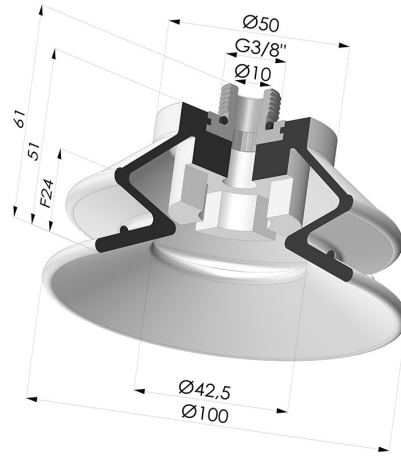

**TECHNICAL INFORMATION**

<b>Range :</b>	Suction cup
<b>Category :</b>	With bellows
<b>Series :</b>	97C
<b>Height (in mm) :</b>	61
<b>Shape :</b>	1.5 Bellows
<b>Contact lip diameter :</b>	100 mm
<b>inner barrel diameter :</b>	Male G3/8"
<b>Number of bellows :</b>	1.5 Bellows
<b>Horizontal force :</b>	325.5 N
<b>Vertical force :</b>	163 N
<b>Arrow :</b>	24 mm

**Variants:**

Variant reference:

**97C 100PU M38**

- Color: Green / Yellow
- Matter: Polyurethane
- Shore Hardness: SH60 / SH30