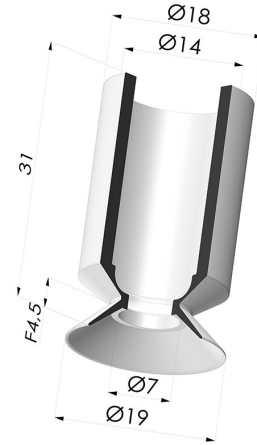

TECHNICAL INFORMATION

Range :	Suction cup
Category :	Plates
Series :	7
Height (in mm) :	31
Shape :	Plate
Contact lip diameter :	19 mm
Top diameter :	14 mm
inner barrel diameter :	14 mm
Number of bellows :	0.5 Bellows
Horizontal force :	12.5 N
Vertical force :	6.5 N
Arrow :	4.5 mm

Variants:

Variant reference:

73 19SLT A

- Color: Translucent
- CE food certified
- Matter: Detectable silicone
- Shore Hardness: SH60

Variant reference:

73 19SLT A SH40

- Color: Translucent
- CE food certified
- Matter: Silicone
- Shore Hardness: SH40