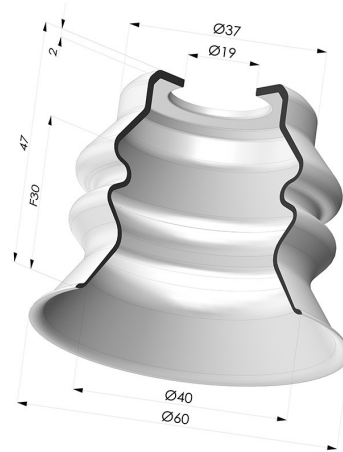

**TECHNICAL INFORMATION**

<b>Range :</b>	Suction cup
<b>Category :</b>	With bellows
<b>Series :</b>	8
<b>Height (in mm) :</b>	47
<b>Shape :</b>	2.5 Bellows
<b>Contact lip diameter :</b>	60 mm
<b>inner barrel diameter :</b>	19mm
<b>Number of bellows :</b>	2.5 Bellows
<b>Horizontal force :</b>	129 N
<b>Vertical force :</b>	65 N
<b>Arrow :</b>	30 mm

**Variants:**

Variant reference:  
**81 60SLT A**

- Color: Translucent
- CE food certified
- Matter: Silicone
- Shore Hardness: SH60

Variant reference:  
**81 60SLBLEU A**

- Color: Blue
- Matter: Silicone
- Shore Hardness: SH60

**Related products:**

**Screw G3/8" - Head Ø 23 mm - L 30 mm**

Product reference: M38T23L30