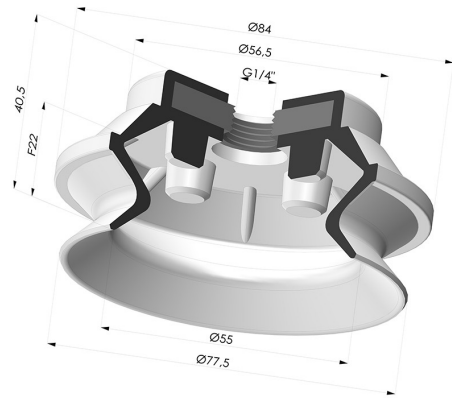

TECHNICAL INFORMATION

Range :	Suction cup
Category :	With bellows
Series :	PBG
Height (in mm) :	40.6
Shape :	1.5 Bellows
Contact lip diameter :	77.5 mm
Top diameter :	Female G1/4"
inner barrel diameter :	Female G1/4"
Number of bellows :	1.5 Bellows
Horizontal force :	197.5 N
Vertical force :	99 N
Arrow :	22 mm

Variants:

Variant reference:

PBG 75NI F14

- Color: Black
- Matter: Nitrile
- Shore Hardness: SH50

Variant reference:

PBG 75SLT F14

- Color: Translucent
- CE food certified
- Matter: Silicone
- Shore Hardness: SH60

Related products:

Separable Female Fitting 1/4G

Product reference: FTF 60 G1/4

Separable Male Fitting 1/4G

Product reference: FTM 60 G1/4