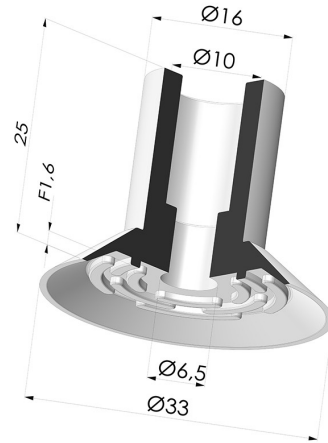

TECHNICAL INFORMATION

Range :	Suction cup
Category :	Plates
Series :	VCP
Height (in mm) :	25
Shape :	Plate
Contact lip diameter :	33 mm
Top diameter :	16 mm
inner barrel diameter :	10 mm
Number of bellows :	0.5 Bellows
Horizontal force :	39 N
Vertical force :	20 N
Arrow :	1.6 mm

Variants:

Variant reference:

VCP 33C

- Color: Blue
- Matter: Vinyl
- Shore Hardness: SH50

Related products:

Separable Female Fitting G1/4"
 Product reference: D

Separable Male Fitting G1/4"
 Product reference: E

Separable Female Fitting G1/8"
 Product reference: H

Separable Male Fitting G1/8"
 Product reference: I

Separable Male Fitting M6
 Product reference: M6C17