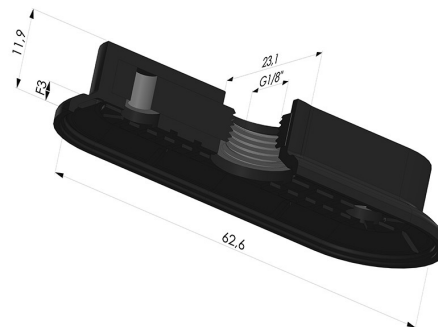

**TECHNICAL INFORMATION**

<b>Range :</b>	Suction cup
<b>Category :</b>	Oblong
<b>Series :</b>	4RP
<b>Height (in mm) :</b>	12
<b>Shape :</b>	Oblong
<b>Length :</b>	63mm
<b>Width :</b>	23mm
<b>inner barrel diameter :</b>	Female G1/8"
<b>Number of bellows :</b>	0.5 Bellows
<b>Horizontal force :</b>	60N
<b>Vertical force :</b>	30N
<b>Arrow :</b>	3mm

**Variants:**

Variant reference:

- 4RP 62NI A**
- Matter: Nitrile
- Shore Hardness: SH70