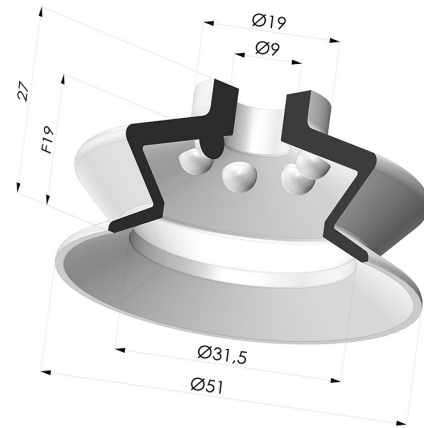

**TECHNICAL INFORMATION**

|                                |              |
|--------------------------------|--------------|
| <b>Range :</b>                 | Suction cup  |
| <b>Category :</b>              | With bellows |
| <b>Matter :</b>                | Vinyl        |
| <b>Color :</b>                 | Blue         |
| <b>Series :</b>                | VCS 1        |
| <b>Height (in mm) :</b>        | 27           |
| <b>Shape :</b>                 | 1.5 Bellows  |
| <b>Contact lip diameter :</b>  | 51 mm        |
| <b>Top diameter :</b>          | 9.5 mm       |
| <b>inner barrel diameter :</b> | 9 mm         |
| <b>Shore Hardness :</b>        | SH50         |
| <b>Number of bellows :</b>     | 1.5 Bellows  |
| <b>Horizontal force :</b>      | 85 N         |
| <b>Vertical force :</b>        | 43 N         |
| <b>Arrow :</b>                 | 19 mm        |

**Variants:**

Variant reference:

**VCS 1 51B**

- Color: Blue
- Matter: Vinyl
- Shore Hardness: SH50

**Related products:**

**Separable Female Fitting G1/4"**  
 Product reference: D

**Separable Male Fitting G1/4"**  
 Product reference: E

**Separable Female Fitting G1/8"**  
 Product reference: H

**Separable Male Fitting G1/8"**  
 Product reference: I

**Separable Male Fitting M6**  
 Product reference: M6C17