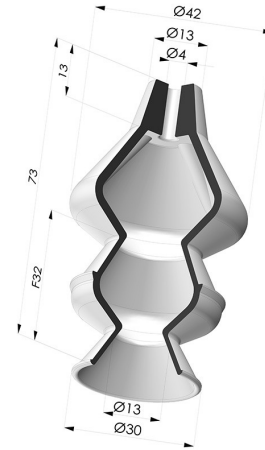

TECHNICAL INFORMATION

- Range :** Suction cup
Category : With bellows
Series : 8
Height (in mm) : 73
Shape : 2.5 Bellows
Contact lip diameter : 30.5 mm
inner barrel diameter : 4mm
Number of bellows : 2.5 Bellows
Horizontal force : 26 N
Vertical force : 13 N
Arrow : 32 mm

Variants:

Variant reference:
81 30SL A

- Color: Red food-grade CE certification
 - Matter: Silicone
 - Shore Hardness: SH40

Variant reference:
81 30SLT A

- Color: Translucent
 - CE food certified
 - Matter: Silicone
- Shore Hardness: SH40

Variant reference:
81 30SLBLEU A SH30

- Color: Blue food-grade CE certification
 - Matter: Silicone
 - Shore Hardness: SH30

Related products:

**Adaptor - Female
 G1/4" - Female M6**

Product reference:
 F14F6

**Adaptor - Female
 1/8G - Female M6**

Product reference:
 F18F6

**Adaptor - Male 1/4G
 - Female M6**

Product reference:
 M14F6

**Adaptor - Male 1/8G
 - Female M6**

Product reference:
 M18F6

**Screw M6 - Head Ø
 12 mm - L 23 mm**