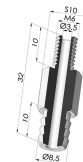

**Adaptor - Female
 1/8G - Female M6**

Product reference:
 F18F6

**Adaptor - Male 1/4G
 - Female M6**

Product reference:
 M14F6

**Adaptor - Male 1/8G
 - Female M6**

Product reference:
 M18F6

**Screw M6 - Head Ø
 12 mm - L 23 mm**

Product reference:
 M6T12L23

**Separable Male
 Fitting M6**

Product reference:
 M6C10L32