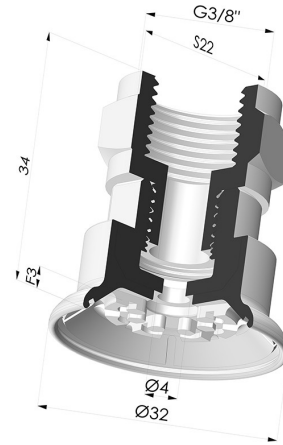

**TECHNICAL INFORMATION**

<b>Range :</b>	Suction cup
<b>Category :</b>	Plates
<b>Series :</b>	7R
<b>Height (in mm) :</b>	34
<b>Shape :</b>	Plate
<b>Contact lip diameter :</b>	32 mm
<b>Top diameter :</b>	Female G3/8"
<b>inner barrel diameter :</b>	Female G3/8"
<b>Number of bellows :</b>	0.5 Bellows
<b>Horizontal force :</b>	35 N
<b>Vertical force :</b>	17.5 N
<b>Arrow :</b>	3 mm

**Variants:**

Variant reference:

**7R 32NI F38**

- Color: Black
- Matter: Nitrile
- Shore Hardness: SH70