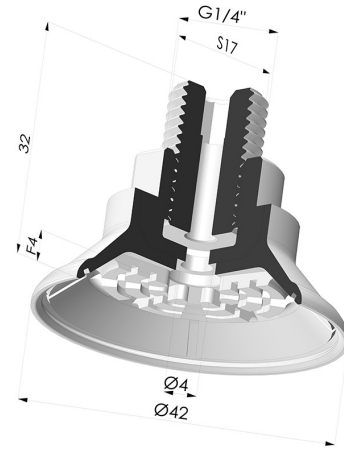

TECHNICAL INFORMATION

Range :	Suction cup
Category :	Plates
Series :	7R
Height (in mm) :	32
Shape :	Plate
Contact lip diameter :	42 mm
Top diameter :	Male G1/4"
inner barrel diameter :	Male G1/4"
Number of bellows :	0.5 Bellows
Horizontal force :	11.5 N
Vertical force :	5 N
Arrow :	4 mm

Variants:

Variant reference:

7R 42NI M14

- Color: Black
- Matter: Nitrile
- Shore Hardness: SH70