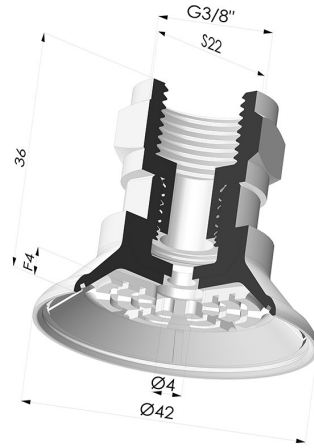

TECHNICAL INFORMATION

Range :	Suction cup
Category :	Plates
Series :	7R
Height (in mm) :	36
Shape :	Plate
Contact lip diameter :	42 mm
Top diameter :	Female G3/8"
inner barrel diameter :	Female G3/8"
Number of bellows :	0.5 Bellows
Horizontal force :	11.5 N
Vertical force :	5 N
Arrow :	4 mm

Variants:

Variant reference:

7R 42NI F38

- Color: Black
- Matter: Nitrile
- Shore Hardness: SH70