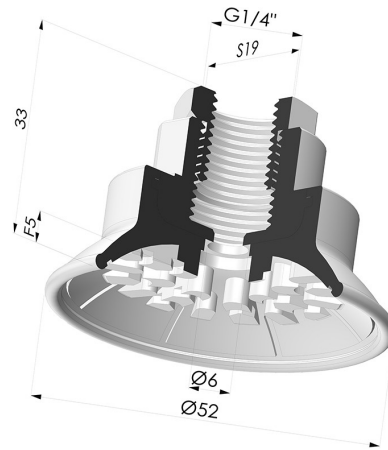

TECHNICAL INFORMATION

Range :	Suction cup
Category :	Plates
Series :	7R
Height (in mm) :	33
Shape :	Plate
Contact lip diameter :	52 mm
Top diameter :	Female G1/4"
inner barrel diameter :	Female G1/4"
Number of bellows :	0.5 Bellows
Horizontal force :	90 N
Vertical force :	45 N
Arrow :	5 mm

Variants:

Variant reference:

7R 52NI F14

- Color: Black
- Matter: Nitrile
- Shore Hardness: SH70

Related products:

Male connection G1/4" - M14M14

Product reference: M14M14

Male connection G1/4"-G3/8" - M14M38

Product reference: M14M38